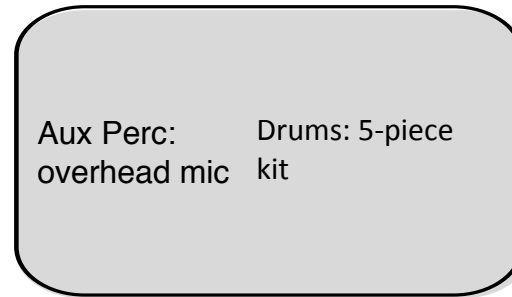

Guerrilla Fanfare Brass Band Stage Plot

MONITOR

Trumpet 1: Mic stand
Trumpet 2: Mic stand
Alto Sax: Mic Stand, Vox
Drums: Mics for 5 piece kit

Aux Perc: overhead mic
Sousaphone: Gaff tape mic to bell, and secure line
Tenor Sax: Mic Stand
Trombone 1: Mic Stand
Trombone 2: Mic Stand